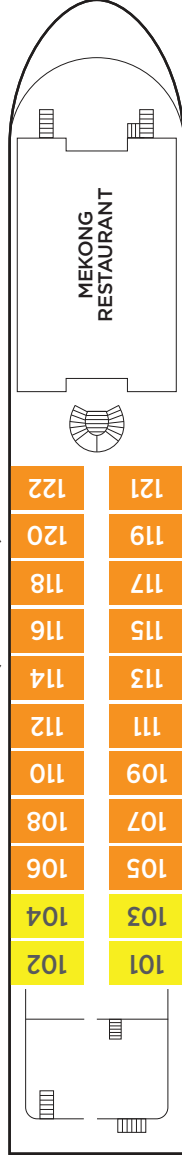

Tonle (Main Deck)