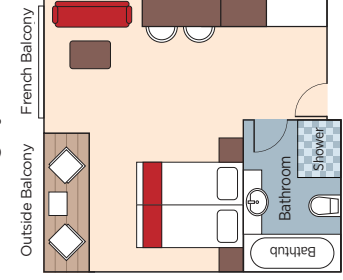

Category Suite