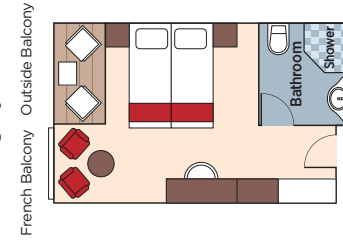

Category A B C

Stateroom layouts are not to scale.