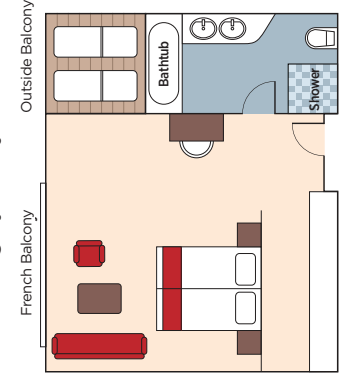

Category Luxury Suite