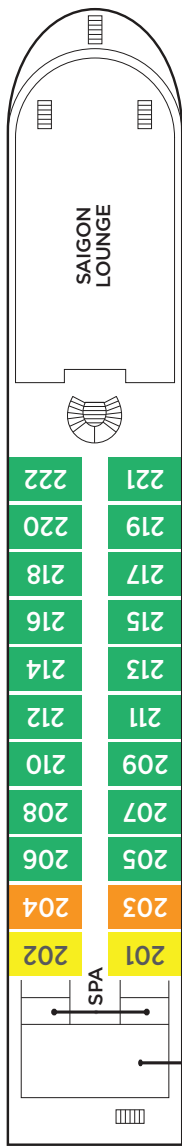

Saigon (Upper Deck)